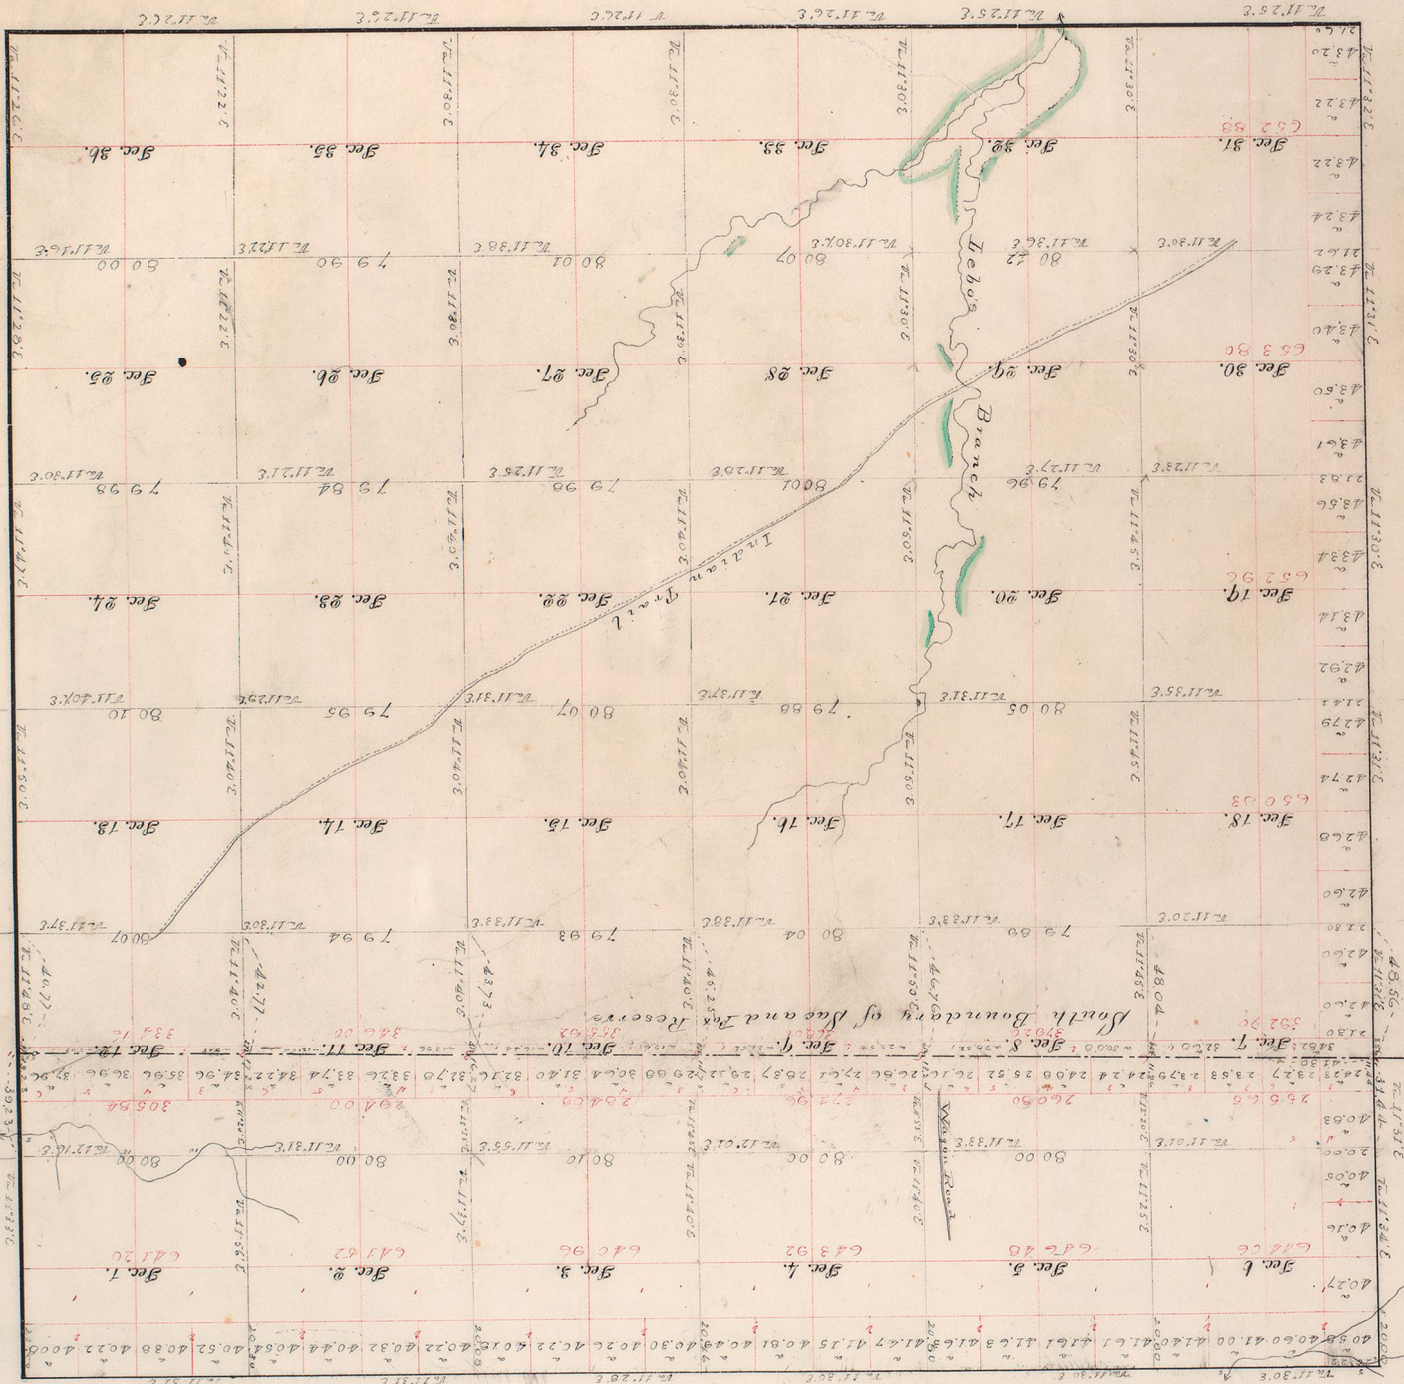

Township No. 19 South Range No. 14 East of the 6th Principal Meridian, D6

2912
2887
2212
1999

Scale 40 Fathoms to one Inch

The above Map of Township No. 19 South Range No. 14 East of the 6th Principal Meridian is a true copy of the original plat

Surveyor General's Office